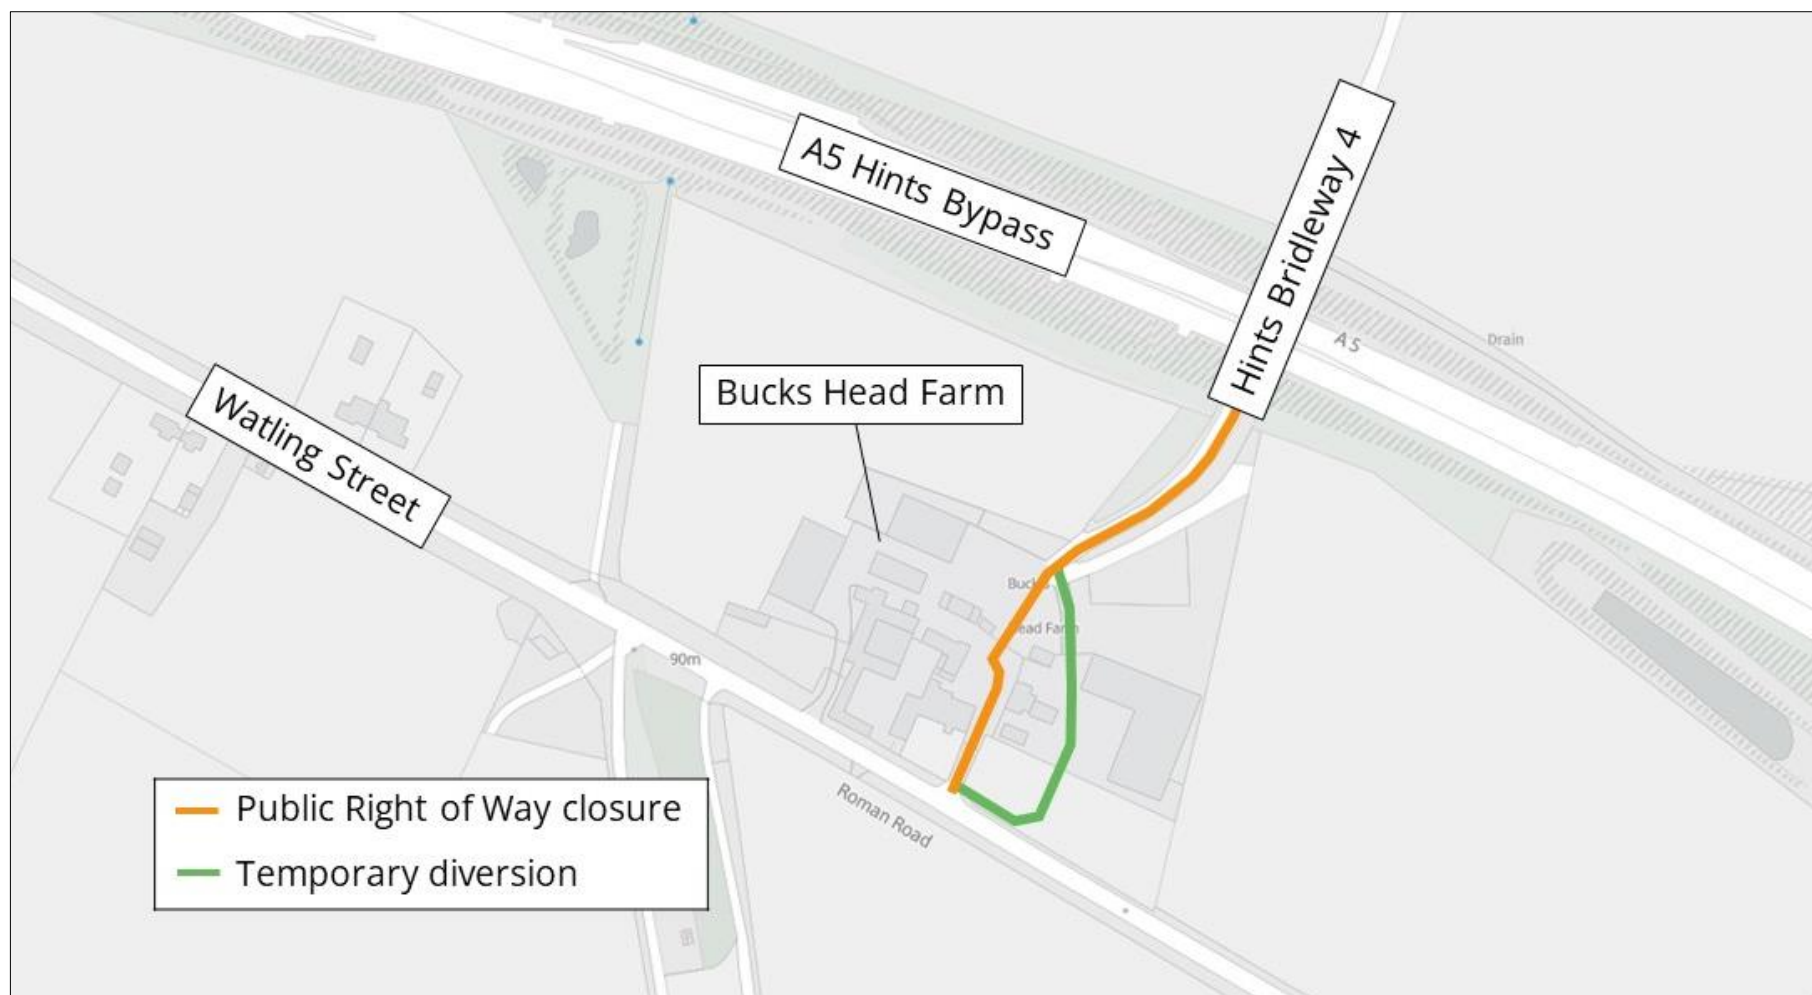

# Hints Bridleway 4 temporary diversion

The temporary diversion will be in place from Monday 21 February until June 2022.

High Speed Two (HS2) is the new high speed railway for Britain.

Balfour Beatty Vinci (BBV) is working in partnership HS2 Ltd to build the new railway in your area. We will be closing part of Hints Bridleway 4, we have set out a temporary alternative route over our construction period. The section of the **footpath to be closed is marked orange** on the map below and **the alternative route is marked in green**.